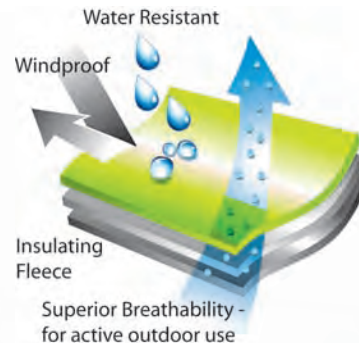

- Athletic apparel design and performance adapted for work environments.
- Inner fleece layer provides warmth and comfort.
- ANSI/ISEA 107 Class 3 compliant jacket.
- Breathable to ASTM E96.
- Fluorescent yellow-green background material for excellent daytime visibility.
- 2" silver reflective tape reflects light for 360° nighttime conspicuity.

back view all sizes

FEATURES & BENEFITS

- | | |
|--|---|
| Water resistant, breathable, insulation fabric for 3 season comfort | X |
| Overhead shoulder design for complete freedom of movement | X |
| Stretch fabric with inner fleece layer for maximum comfort | X |
| Storm fly front and zipper front closure seals out wind and rain | X |
| Front hand warmer pockets with zipper closure | X |
| Right breast security pocket with zipper closure | X |
| Velcro take-up straps on sleeve cuffs for easy adjustment | X |
| Longer cut back with adjustable elastic draw cord for extra coverage | X |
| Charcoal gray front helps conceal dirt | X |
| Can be zipped into the Icon (J24122) outer shell for insulation | X |

PHASE 3

Multi-Layer Protection In A Single Layer

PHASE 3 – 5.5 Oz. Mat'l Wt. – 39 Mil Thick

JACKET

J25022	Fluorescent Yellow-Green-Charcoal Gray - Silver Reflective Tape	S – 5XL
--------	---	---------

Can be zipped into the Icon (J24122) outer shell to create a multi-season comfort system.